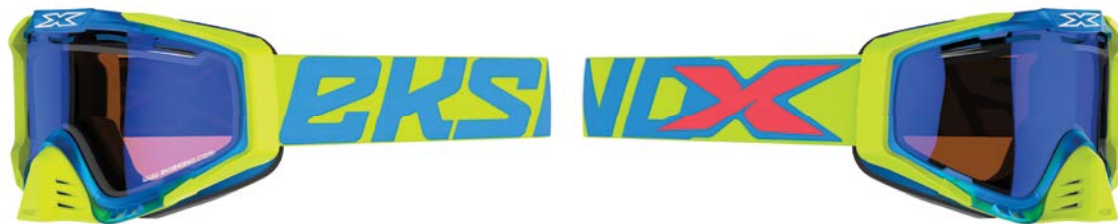

LENS

- The "SNOW-X" frame is equipped with the highest quality, dual pane, Polycarbonate, shatter-resistant, anti-scratch & anti-fog coated lens available. It has 100% UVA protection and it is the leader in lens attributes and function.

FOAM

- Extra wide, 14mm thick, 3-layer ultra plush face foam for comfort and warmth.
- 80-PPI reticulated vent foam allows for maximum airflow.

FEATURES

- Helmet compatible, double buckle. Woven strap with silicone stripes for traction.