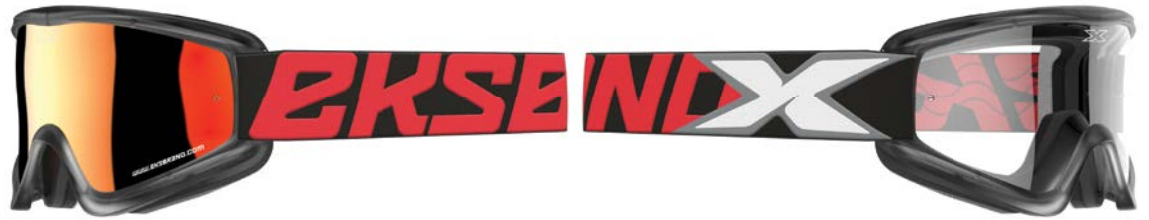

067-60320 Black & Red All Over • Red Mirror Lens

067-60420 Black & Red All Over • Clear Lens